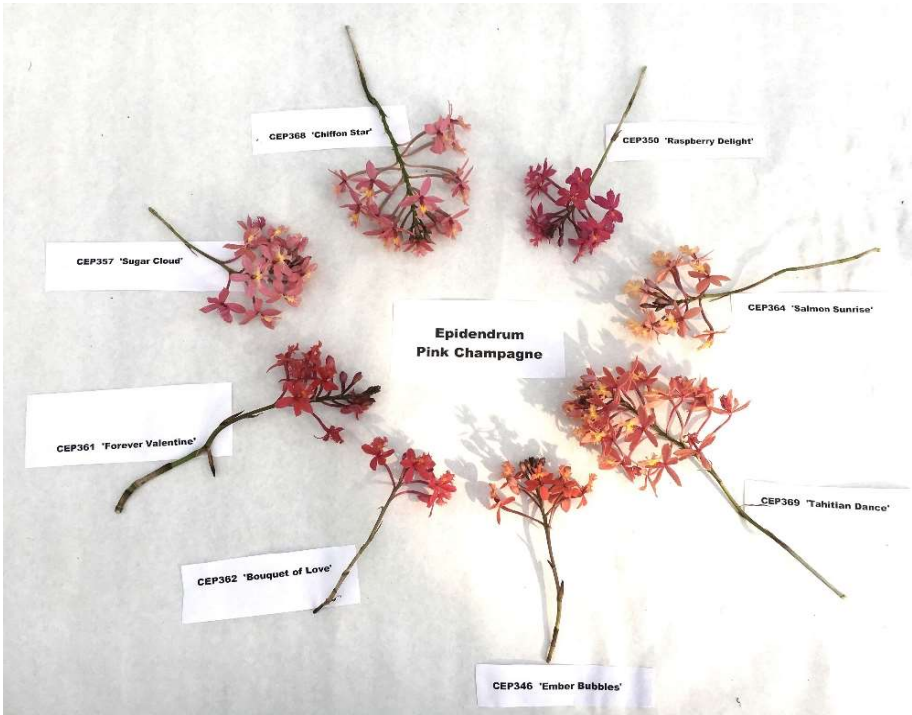

Epidendrums with photos for Customers 8-27-24

Epi. Pink Champagne XEP014108 is original name for all these.

Prices listed are for potted keikis.

OW=maximum width of an individual flower
without human manipulation of the
flower parts.

These cultivars may ultimately be 4-6 feet tall when a decade old.

Note CEP346 'Ember Bubbles' beside chair for scale.

Epi. Pink Champagne XEP014108 is original name for all these.

Pinks: 'cultivar name'

Description:

CEP370 'Little Rose'
\$25.00

small lavender-pink tepals/lip, freeblooming, leaves

CEP357 'Sugar Cloud'
\$40.00

medium Lavender-Pink, pale pink lip, OW=3.5cm

CEP358

'Vintage Rose'

medium Lavender-Pink, OW=2.5cm

CEP364

'Salmon Sunrise'

medium Salmon-Orange, OW=2.5-3.0cm

\$30.00

Dark Pink:

CEP360 'Party Punch' med Rose, light rose lip, free blooming, OW=2.5cm

\$30.00

CEP350 'Raspberry Delight' dark Fuschia, med fuschia lip, OW=2.5cm